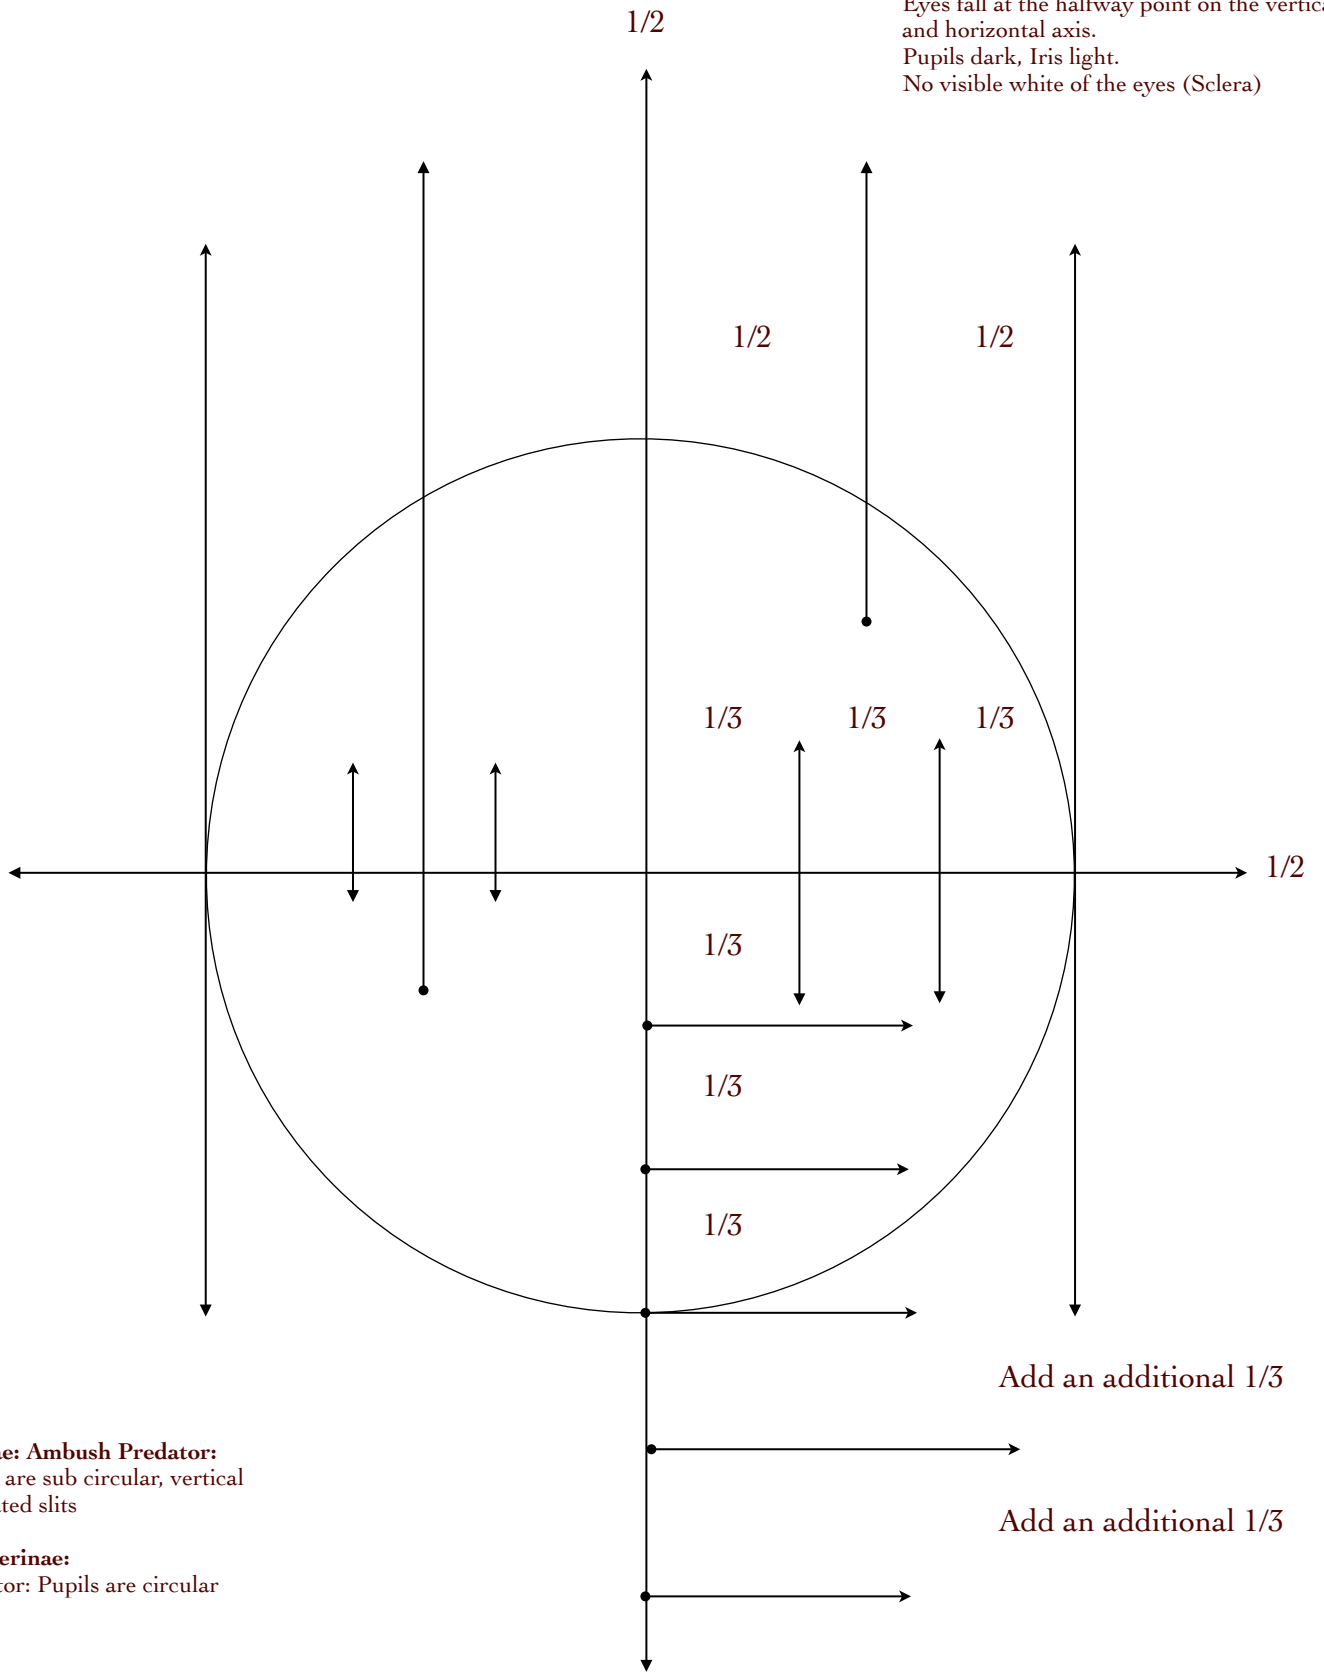

Eyes fall at the halfway point on the vertical and horizontal axis.
 Pupils dark, Iris light.
 No visible white of the eyes (Sclera)

Felinae: Ambush Predator:
 Pupils are sub circular, vertical elongated slits

Pantherinae:
 Predator: Pupils are circular

Idealized Proportion: Panthera Leo

Animalia Anatomicae